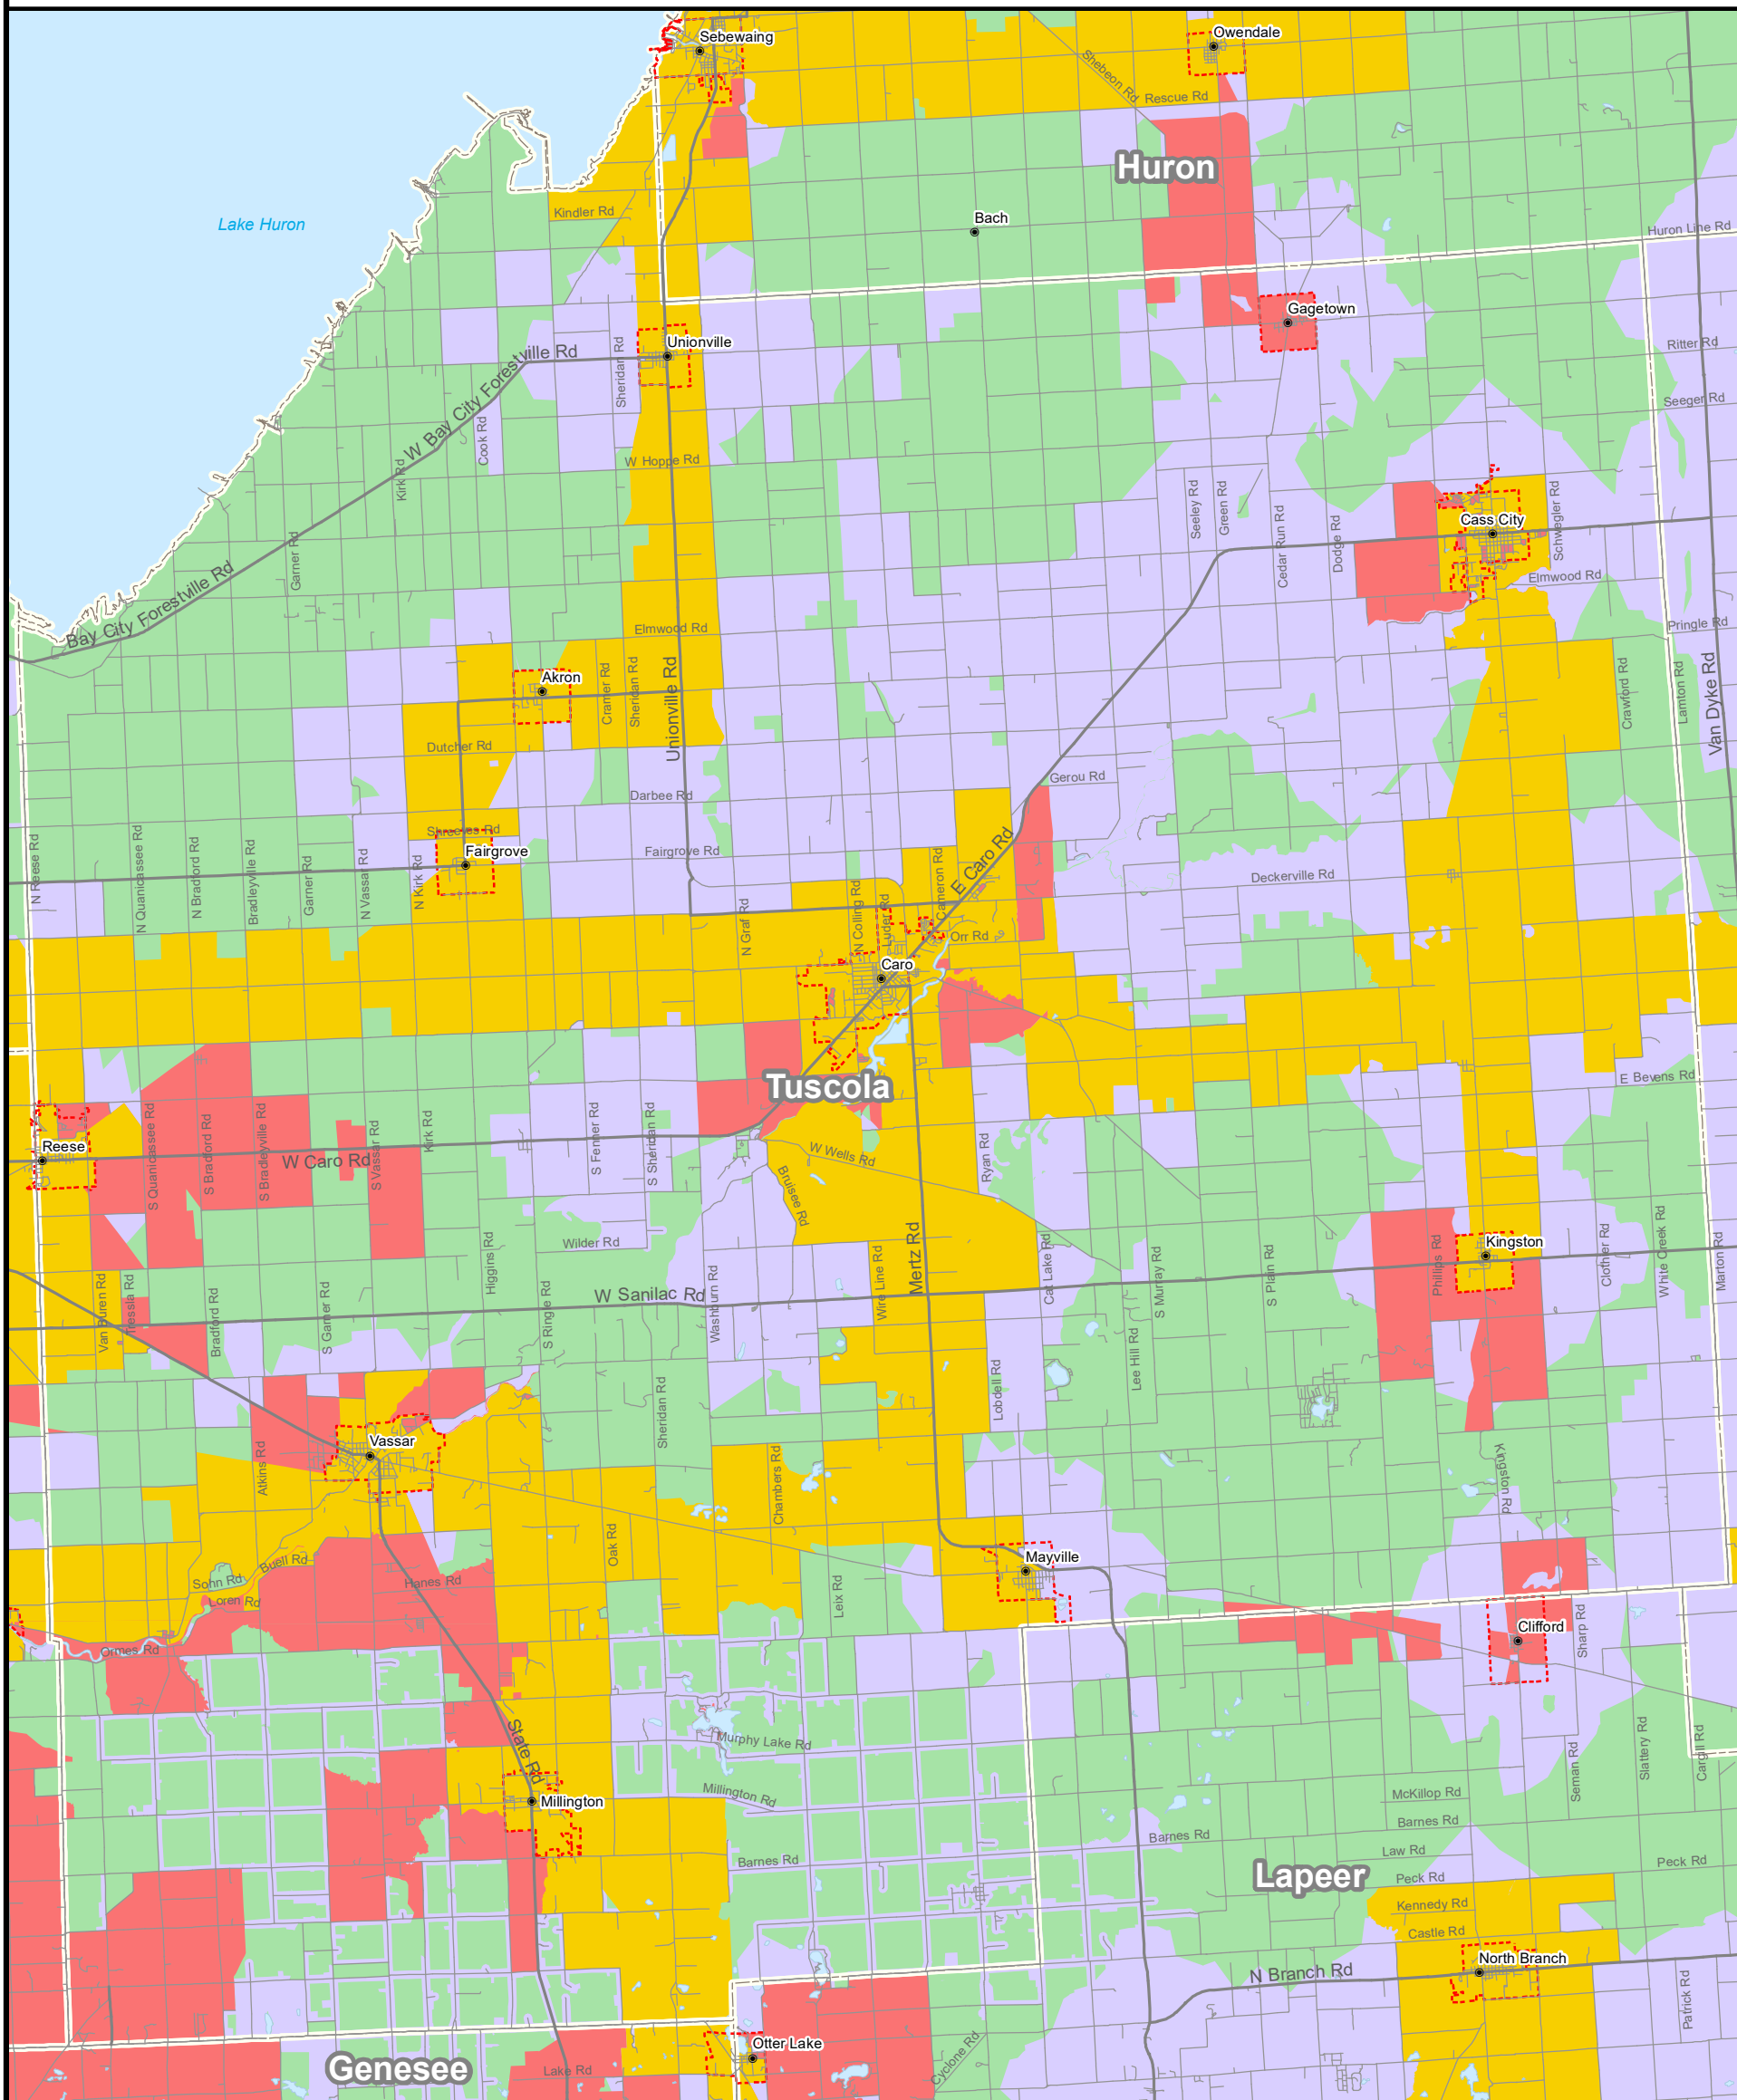

Broadband Service Inventory by Platform

Tuscola County

Michigan

Advertised Speeds of at Least
3 Mbps Download
and 768 Kbps Upload

Published
July 31, 2018

Symbology

- Interstate
- US Road
- Local Road
- Municipal Boundary
- County Boundary
- Water
- National/State Land

In areas where multiple broadband providers offer service, this platform composite map stacks coverage display layers in the order presented below.

- Fiber Broadband
- Cable Broadband
- DSL Broadband
- Fixed Wireless Broadband
- Mobile Wireless Broadband*
- Unserved Area

Submit questions or recommended changes to: maps@connectmi.org

0 0.75 1.5 3 Miles

All Rights Reserved.
© Copyright 2018, Connected Nation, Washington, D.C. 20010